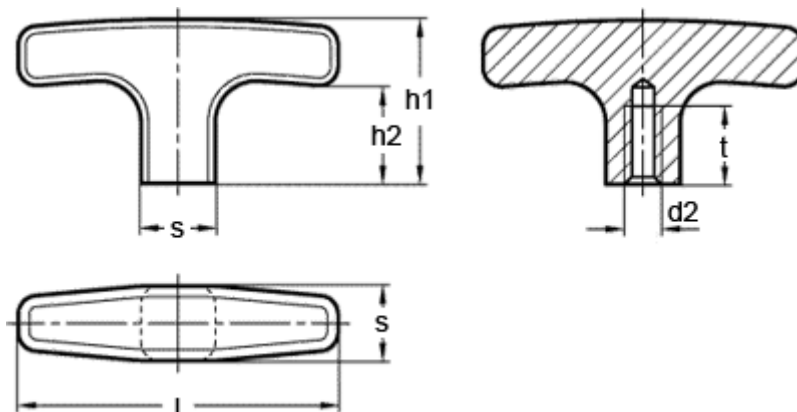

Article number: 20289497

Description: E+G T-Handle GN 563.2-80-M8-SW

## Measures

d2 = M8

h1 = 41

h2 = 26

l = 80

s = 20

t min = 16